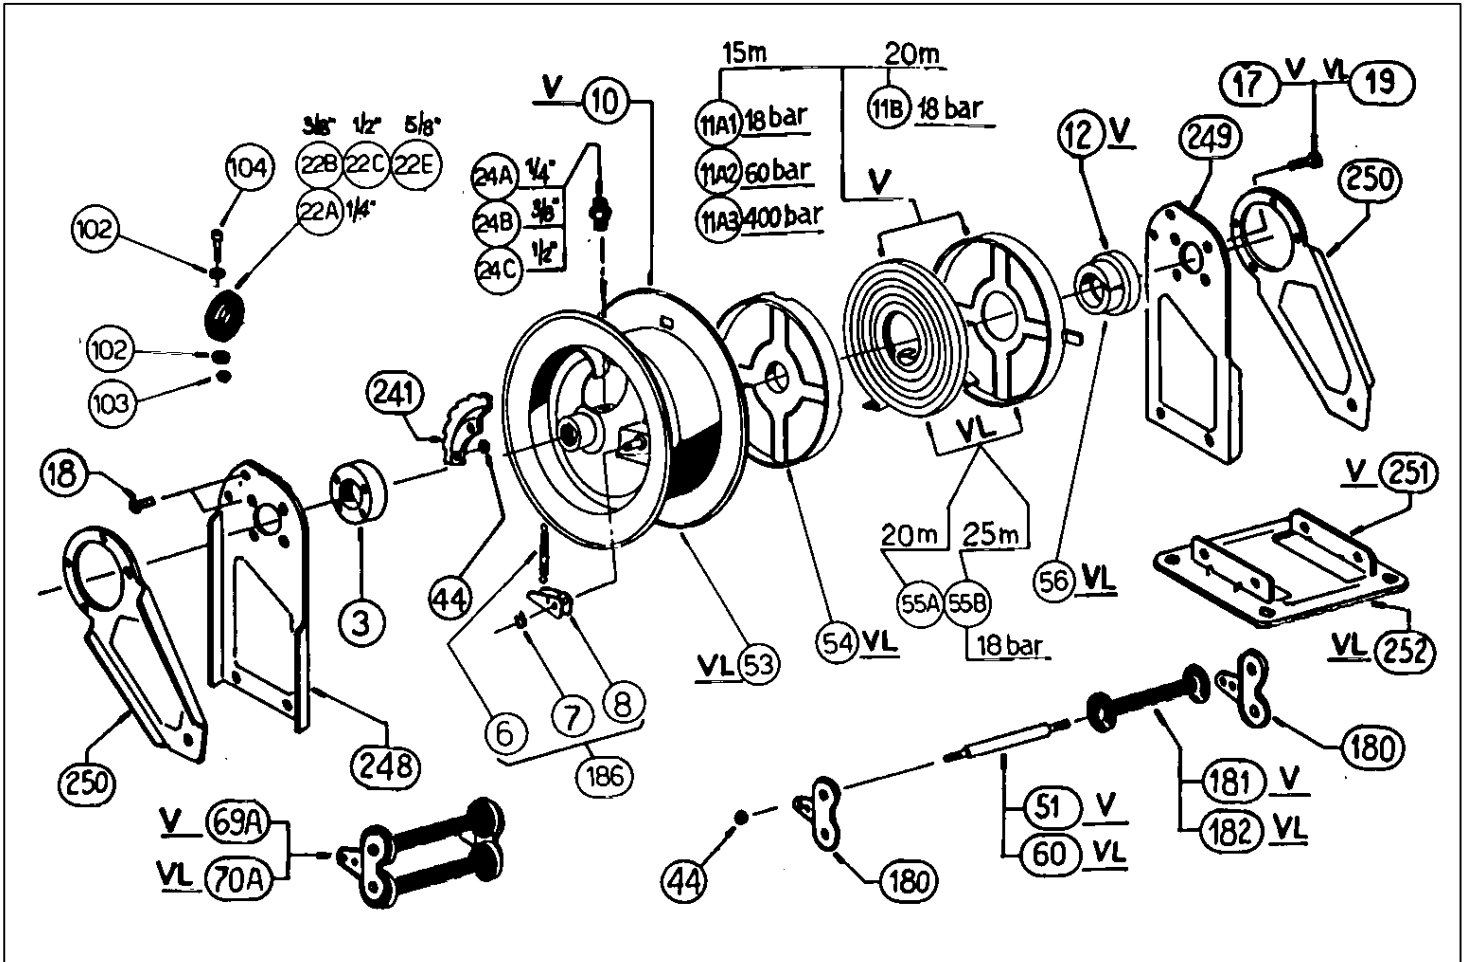

V4H3815-VL4H3820-V4H3815SP-VX4H3812-VLX4H3820

To order the spare parts for a stainless steel model, please add to the code the letter "X".

Swivel Joints

60 Bar / 12mm

Air
Water (40c Max.)
Oil

60 bar
65 A

60 Bar / 16mm

(C) Water (100c Max.)
(D) Air
Water (40c Max.)
Oil

60 bar
65 C (X)

65 D (X)

400 Bar / 11mm

(A) Grease
(B) Water (150c Max.)

400 bar
66 A

66 B (X)

Revolving Stand

For Model

V
VL
VX (S.S)
VLX (S.S)

Code

ASG15
ALSG20
AXSG15
ALXSG20