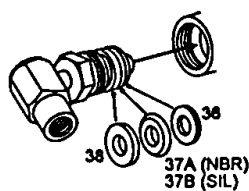

V4H3815-VL4H3820-V4H3815SP-VX4H3812-VLX4H3820

To order the spare parts for a stainless steel model, please add to the code the letter "X".

Swivel Joints

60 Bar / 12mm

Air
Water (40c Max.)
Oil

60 bar
65 A

60 Bar / 16mm

(C) Water (100c Max.)
(D) Air
Water (40c Max.)
Oil

60 bar
65 C (X)

65 D (X)

400 Bar / 11mm

(A) Grease
(B) Water (150c Max.)

400 bar
66 A

66 B (X)

Revolving Stand

For Model

V
VL
VX (S.S)
VLX (S.S)

Code

ASG15
ALSG20
AXSG15
ALXSG20