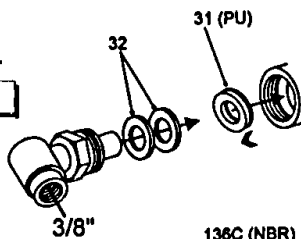

V4H3815-VL4H3820-V4H3815SP-VX4H3812-VLX4H3820

To order the spare parts for a stainless steel model, please add to the code the letter "X".

Swivel Joints

60 Bar / 12mm

Air
Water (40c Max.)
Oil

60 bar
65 A

60 Bar / 16mm

(C) Water (100c Max.)
(D) Air
Water (40c Max.)
Oil

60 bar
65 C (X)

65 D (X)

400 Bar / 11mm

(A) Grease
(B) Water (150c Max.)

400 bar
66 A

66 B (X)

Revolving Stand

For Model

V
VL
VX (S.S)
VLX (S.S)

Code

ASG15
ALSG20
AXSG15
ALXSG20