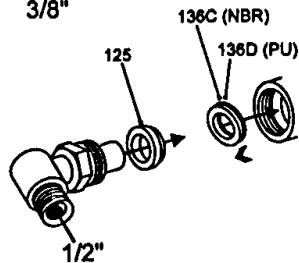

V4H3815-VL4H3820-V4H3815SP-VX4H3812-VLX4H3820

To order the spare parts for a stainless steel model, please add to the code the letter "X".

Swivel Joints

60 Bar / 12mm

Air
Water (40c Max.)
Oil

60 bar
65 A

60 Bar / 16mm

(C) Water (100c Max.)
(D) Air
Water (40c Max.)
Oil

60 bar
65 C (X)

65 D (X)

400 Bar / 11mm

(A) Grease
(B) Water (150c Max.)

400 bar
66 A

66 B (X)

Revolving Stand

For Model

V
VL
VX (S.S)
VLX (S.S)

Code

ASG15
ALSG20
AXSG15
ALXSG20